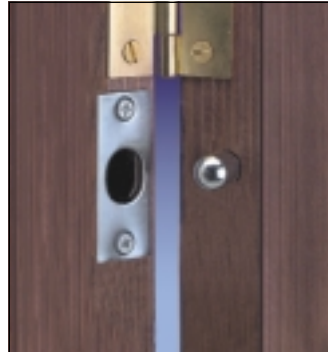

Universal or Unique Key

Universal key means there is one standard key that works the lock.

Unique Key means that variations of the key shape provide a different number of keys to the lock.

Finishes: Brass White Satin

Angle of Vision

All door viewers have a viewing area in which to see movement. This is measured in degrees.

Finishes: Brass Satin White

Additional Security: Where mortice bolts and/or hinge bolts are used, 2 per door are recommended to help against a force attack.

Door Security

Door Accessories

Yale P124 Page SS12

Yale PM444 Page SS12

Yale P125 Page SS12

Door Accessories

Yale P1037 Page SS13

Yale P9401 Page SS13

Patio Door Lock

Yale P114 Page SS13

Yale® Door Security

Yale Door Bolts

<i>P124 Multi-Purpose Door Bolt</i>	5	Unique				Wood/Metal		•	•	•
<i>PM444 Door Security Bolt</i>	•	5	Universal			Wood		•	•	•
<i>P125 Hinge Bolts</i>	5	N/A		Auto		Wood		•		•