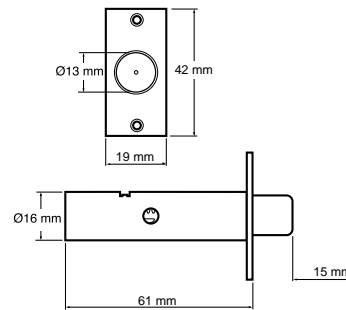

Yale PM444 Door Security Bolt

- Mortice fixing with bolt throwing into the door frame.
- Lock concealed within the door, so not visible from outside.