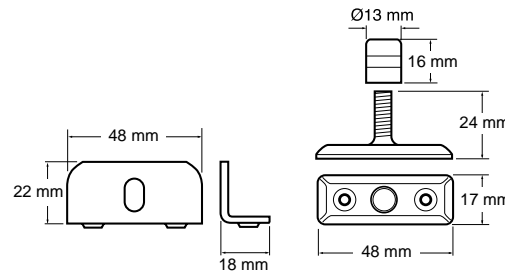

Yale P113 Toggle Window Lock

- Surface fixed lock that swings over a frame fixed striking plate.

		P111	P112	P113
Security Features				
				•
		5	5	5
Features/Functions				
Universal/Unique Key		Universall	Universal	Universal
Locking Method	Key	•	•	•
	Manual			•
	Automatic	•		
Locks Existing Fastener				
Ventilation Position				
Fitting Aids Supplied			Wedge	
Window Specification				
Window Material		Wood	Wood	Wood
Suited to Narrow Frame			•	•
Case Finishes				
		•		
				•
		•	•	