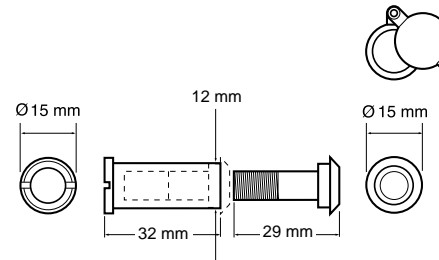

Door Security Accessories

Yale P1037 Door Chain

- Surface fitted security accessory.
- Simple to install.
- Helps identify a caller before the door is fully released.

Yale P9401 Door Viewer

- Adjustable to fit door thickness 35mm - 57mm.
- Wide angle of view.
- Helps identify caller before opening the door.