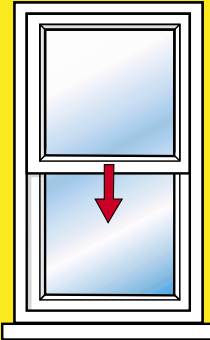

Window Types

Hinged Casement Windows

Materials

- (T) Timber
- (M) Metal

Narrow Frame

Many Yale locks have a body of 20mm or less and are therefore suitable for a narrow frame

Sliding Sash Windows

Features and Functions

Ventilation Position

Some locks allow the window to be locked both in the closed and in a slightly open position allowing ventilation.

 **Tamper Resistant**
Concealed fixings.

 **Guarantee**
Guarantee period applicable when used with original Yale Keys and maintenance instructions followed.