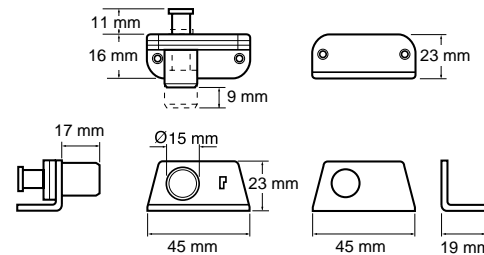

Yale P123 Pressbolt

- Lock incorporating a pressbolt preventing the inner and outer frames of the sash window from passing each other.