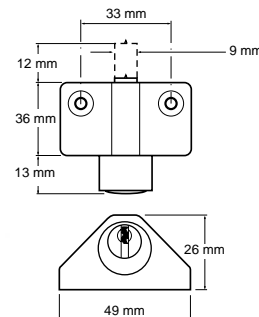

Yale P114 Patio Door Lock

- Simple, effective security. Suitable for most sliding patio doors.
- Push to lock action (no key required). Offers an optional ventilation position. Features security clutch-head screws.