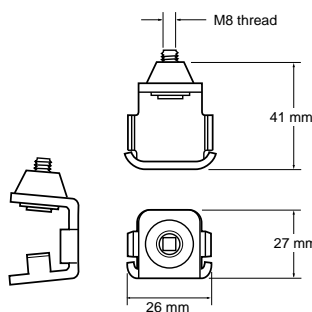

Locks for Metal Windows

Yale P113M Toggle Window Lock

- Surface-fixed lock that fixes over a frame fixed striking plate.

Yale P121 Stayclamp

- Device that secures around the metal stay bracket and screws into the hole on the arm, preventing movement.