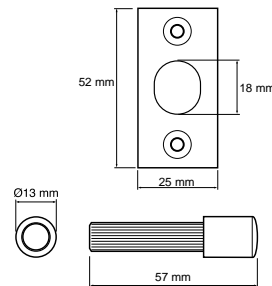

Yale P125 Hinge Bolts

- Ideal for outward opening doors.
- Automatically engages and disengages when opening and closing the door.