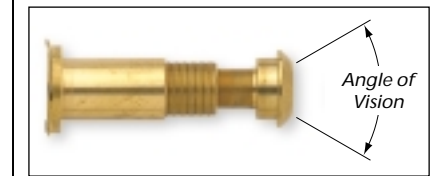

What Type of Door ?

- A comprehensive range of security devices for both, exterior and interior glass panelled or solid doors.

Door Types

- T** Timber
- M** Metal

- Sliding Patio Doors

Features and Functions

Tamper Resistant
Concealed fixings.

Guarantee
Guarantee period applicable when used with original Yale keys and maintenance instructions followed.

Universal or Unique Key

Universal key means there is one standard key that works the lock.
Unique Key means that variations of the key shape provide a different number of keys to the lock.

Angle of Vision

All door viewers have a viewing area in which to see movement. This is measured in degrees.

Finishes: Brass Satin White

Additional Security: Where mortice bolts and/or hinge bolts are used, 2 per door are recommended to help against a force attack.