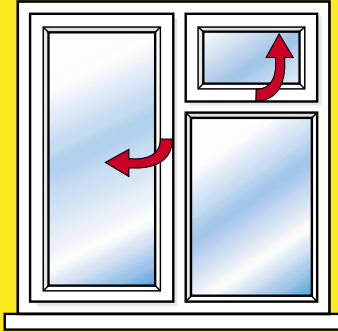

Example: If you require a window bolt that is Tamper Resistant look for the screwdriver icon (7) in the range table.

Yale, Simplifying the Specification Process.

Trade and Multi Pack Options

Various pack sizes and formats are available, see the price list for details.

Window Types

Hinged Casement Windows

Materials

- (T) Timber
- (M) Metal

Narrow Frame

Many Yale locks have a body of 20mm or less and are therefore suitable for a narrow frame

Sliding Sash Windows

Features and Functions