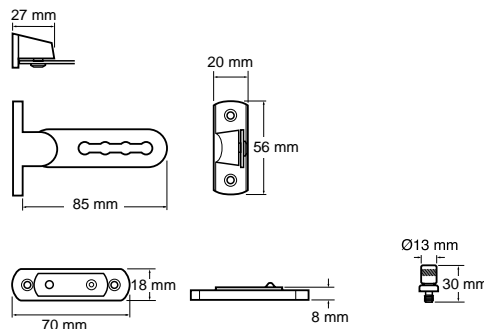

Locks for Wooden Casement Windows

Yale P117 Ventilation Window Lock

- Surface-fixed lock that offers restricted opening and locking in a ventilation position.