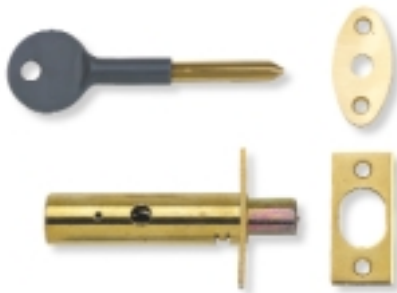

Door Bolts

Yale P124 Multi-Purpose Door Bolt

- Surface fixed bolt suitable for both Aluminium sliding doors and flush wooden doors.

Yale PM444 Door Security Bolt

- Mortice fixing with bolt throwing into the door frame.
- Lock concealed within the door, so not visible from outside.

Yale P125 Hinge Bolts

- Ideal for outward opening doors.
- Automatically engages and disengages when opening and closing the door.

	P124	PM444	P125
Security Features			
Tamper Resistant	•	•	
Guarantee	5	5	5
Features/Functions			
Universal/Unique Key	Unique	Universal	N/A
Approx. Angle of Vision			
Locking Method	Key	•	
	Manual	•	Auto
Other Features			
Door Specification			
Door Material	Wood/Metal	Wood	Wood
Door Thickness mm			
Suited to Narrow Frame	•	•	•
Case Finishes			
Brass	•	•	
White		•	
Satin	•		

Door Security Accessories

Yale P1037 Door Chain

- Surface fitted security accessory.
- Simple to install.
- Helps identify a caller before the door is fully released.

Yale P9401 Door Viewer

- Adjustable to fit door thickness 35mm - 57mm.
- Wide angle of view.
- Helps identify caller before opening the door.