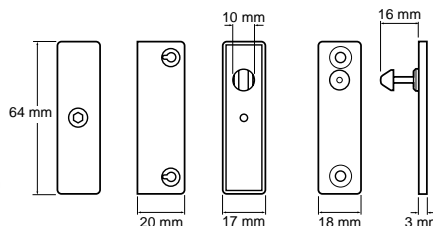

Yale P118 Automatic Window Lock

- Surface fixed lock which automatically snaplocks on closing the window