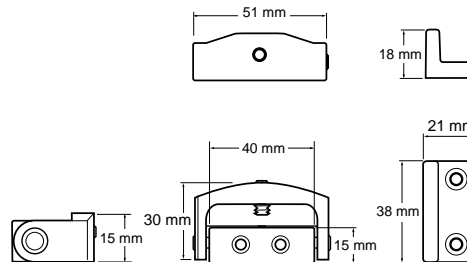

Yale P113 Toggle Window Lock

- Surface fixed lock that swings over a frame fixed striking plate.

		P111	P112	P113
Security Features				
				•
		5	5	5
Features/Functions				
Universal/Unique Key		Universall	Universal	Universal
Locking Method	Key	•	•	•
	Manual			•
	Automatic	•		
Locks Existing Fastener				
Ventilation Position				
Fitting Aids Supplied			Wedge	
Window Specification				
Window Material		Wood	Wood	Wood
Suited to Narrow Frame			•	•
Case Finishes				
		•		
				•
		•	•	