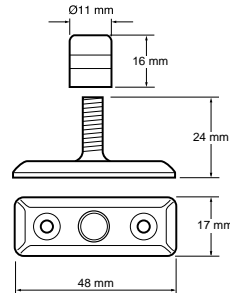

Locks for Wooden Casement Windows

Yale P111 Window Staylock

- Surface-fixed lock that replaces the stay-peg on the existing window fastener.