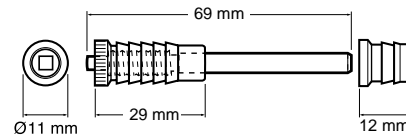

Locks for Wooden Casement Windows

Yale P120 Staybolt

- Existing stay fits onto the lock and the bolt prevents the stay from moving.

Locks for Sash Windows

Yale P119 Window Bolts

- Simple bolt fixing which secures inner and outer frames of sash window, preventing movement.
- Two bolts recommended for larger windows.