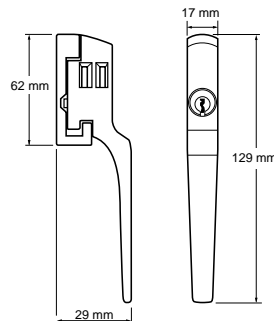

Yale P115 Lockable Window Handle

- Surface fixed handle incorporating the lock mechanism. Locks both in closed and ventilation positions.