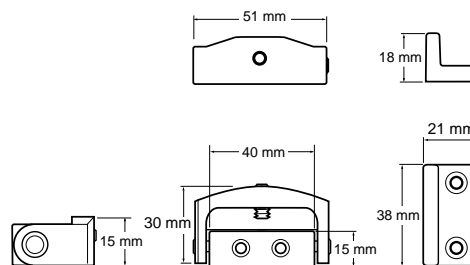

Locks for Metal Windows

Yale P113M Toggle Window Lock

- Surface-fixed lock that fixes over a frame fixed striking plate.