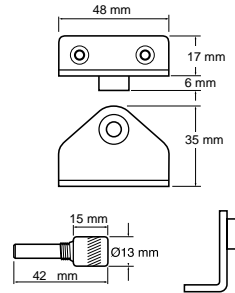

Locks for Wooden Casement Windows

Yale P120 Staybolt

- Existing stay fits onto the lock and the bolt prevents the stay from moving.