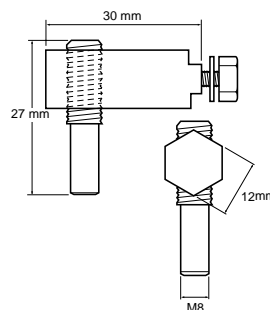

Yale P122 Handle Bolt

- Bolt fitted onto forked part of cockspur, preventing the handle from moving.

		P113M	P121	P122
Security Features				
	Tamper Resistant	•		
	Guarantee	5	5	5
Features/Functions				
Universal/Unique Key		Universall	Universal	Universal
Locking Method	Key		•	•
	Manual			
	Automatic			
Locks Existing Fastener			•	•
Ventilation Position				
Fitting Aids Supplied				
Window Specification				
Window Material		Wood	Metal	Metal
Suited to Narrow Frame		•		
Case Finishes				
		•		
			•	•