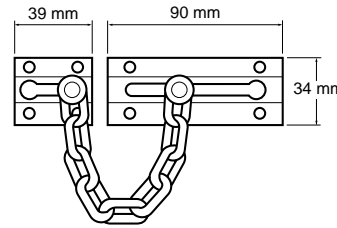

Door Security Accessories

Yale P1037 Door Chain

- Surface fitted security accessory.
- Simple to install.
- Helps identify a caller before the door is fully released.