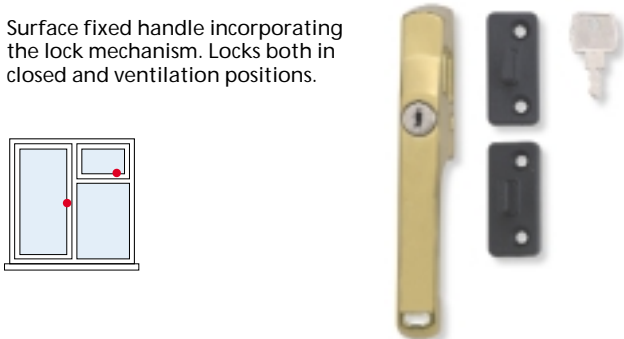

Yale P113 Toggle Window Lock

- Surface fixed lock that swings over a frame fixed striking plate.

		P111	P112	P113
Security Features				
				•
		5	5	5
Features/Functions				
Universal/Unique Key		Universall	Universal	Universal
Locking Method	Key	•	•	•
	Manual			•
	Automatic	•		
Locks Existing Fastener				
Ventilation Position				
Fitting Aids Supplied			Wedge	
Window Specification				
Window Material		Wood	Wood	Wood
Suited to Narrow Frame			•	•
Case Finishes				
		•		
				•
		•	•	

Locks for Wooden Casement Windows

Yale P117 Ventilation Window Lock

- Surface-fixed lock that offers restricted opening and locking in a ventilation position.

Yale P118 Automatic Window Lock

- Surface fixed lock which automatically snaplocks on closing the window

Yale P115 Lockable Window Handle

- Surface fixed handle incorporating the lock mechanism. Locks both in closed and ventilation positions.

		P117	P118	P115
Security Features				
	Tamper Resistant		•	•
	Guarantee	5	5	5
Features/Functions				
Universal/Unique Key		Universall	Universal	Unique
Locking Method	Key	•		•
	Manual			•
	Automatic		Snap-lock	
Locks Existing Fastener				
Ventilation Position		•		
Fitting Aids Supplied		Wedge	Wedge	Wedge
Window Specification				
Window Material		Wood	Wood	Wood
Suited to Narrow Frame		•	•	•
Case Finishes				
Brass				•
White		•	•	•
Satin				