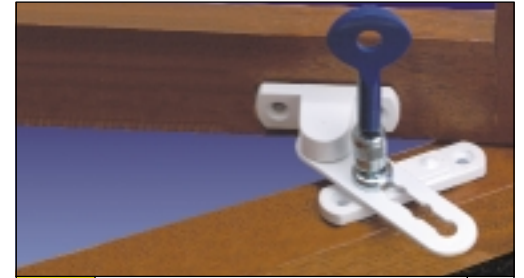

Yale P117 Page SS7